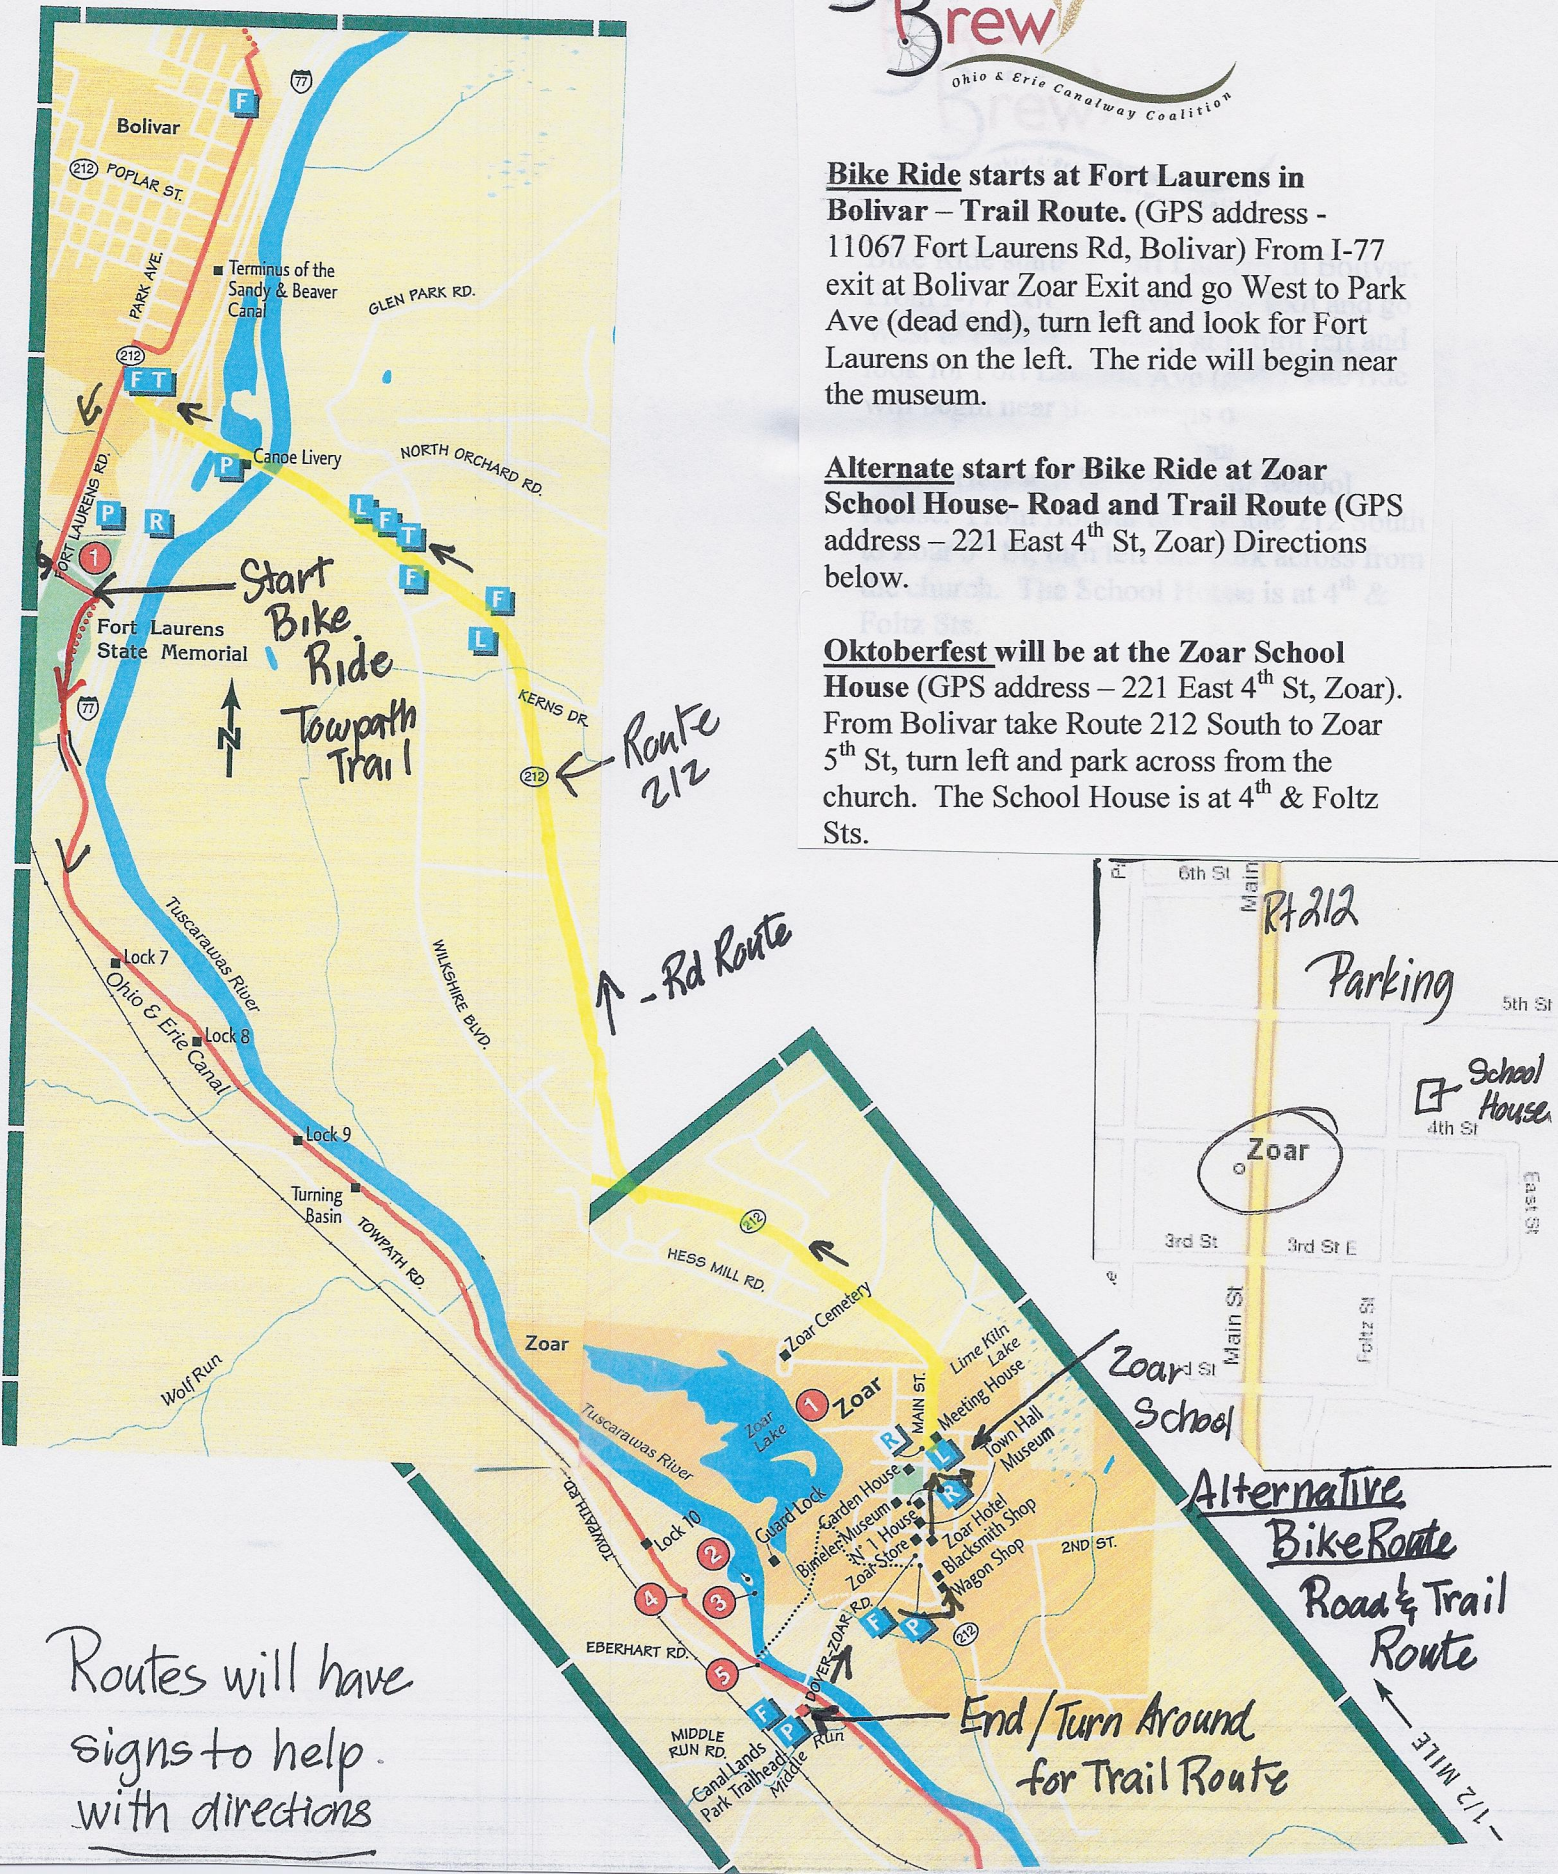

**Bike Ride starts at Fort Laurens in Bolivar – Trail Route.** (GPS address - 11067 Fort Laurens Rd, Bolivar) From I-77 exit at Bolivar Zoar Exit and go West to Park Ave (dead end), turn left and look for Fort Laurens on the left. The ride will begin near the museum.

**Alternate start for Bike Ride at Zoar School House- Road and Trail Route** (GPS address – 221 East 4<sup>th</sup> St, Zoar) Directions below.

**Oktoberfest will be at the Zoar School House** (GPS address – 221 East 4<sup>th</sup> St, Zoar). From Bolivar take Route 212 South to Zoar 5<sup>th</sup> St, turn left and park across from the church. The School House is at 4<sup>th</sup> & Foltz Sts.

Routes will have signs to help with directions

End/Turn Around for Trail Route

Alternative Bike Route Road & Trail Route

Rd Route

Start Bike Ride Towpath Trail

Route 212

Rt 212 Parking

Zoar School

School House

Alternative

Bike Route

Road & Trail Route

1/2 MILE